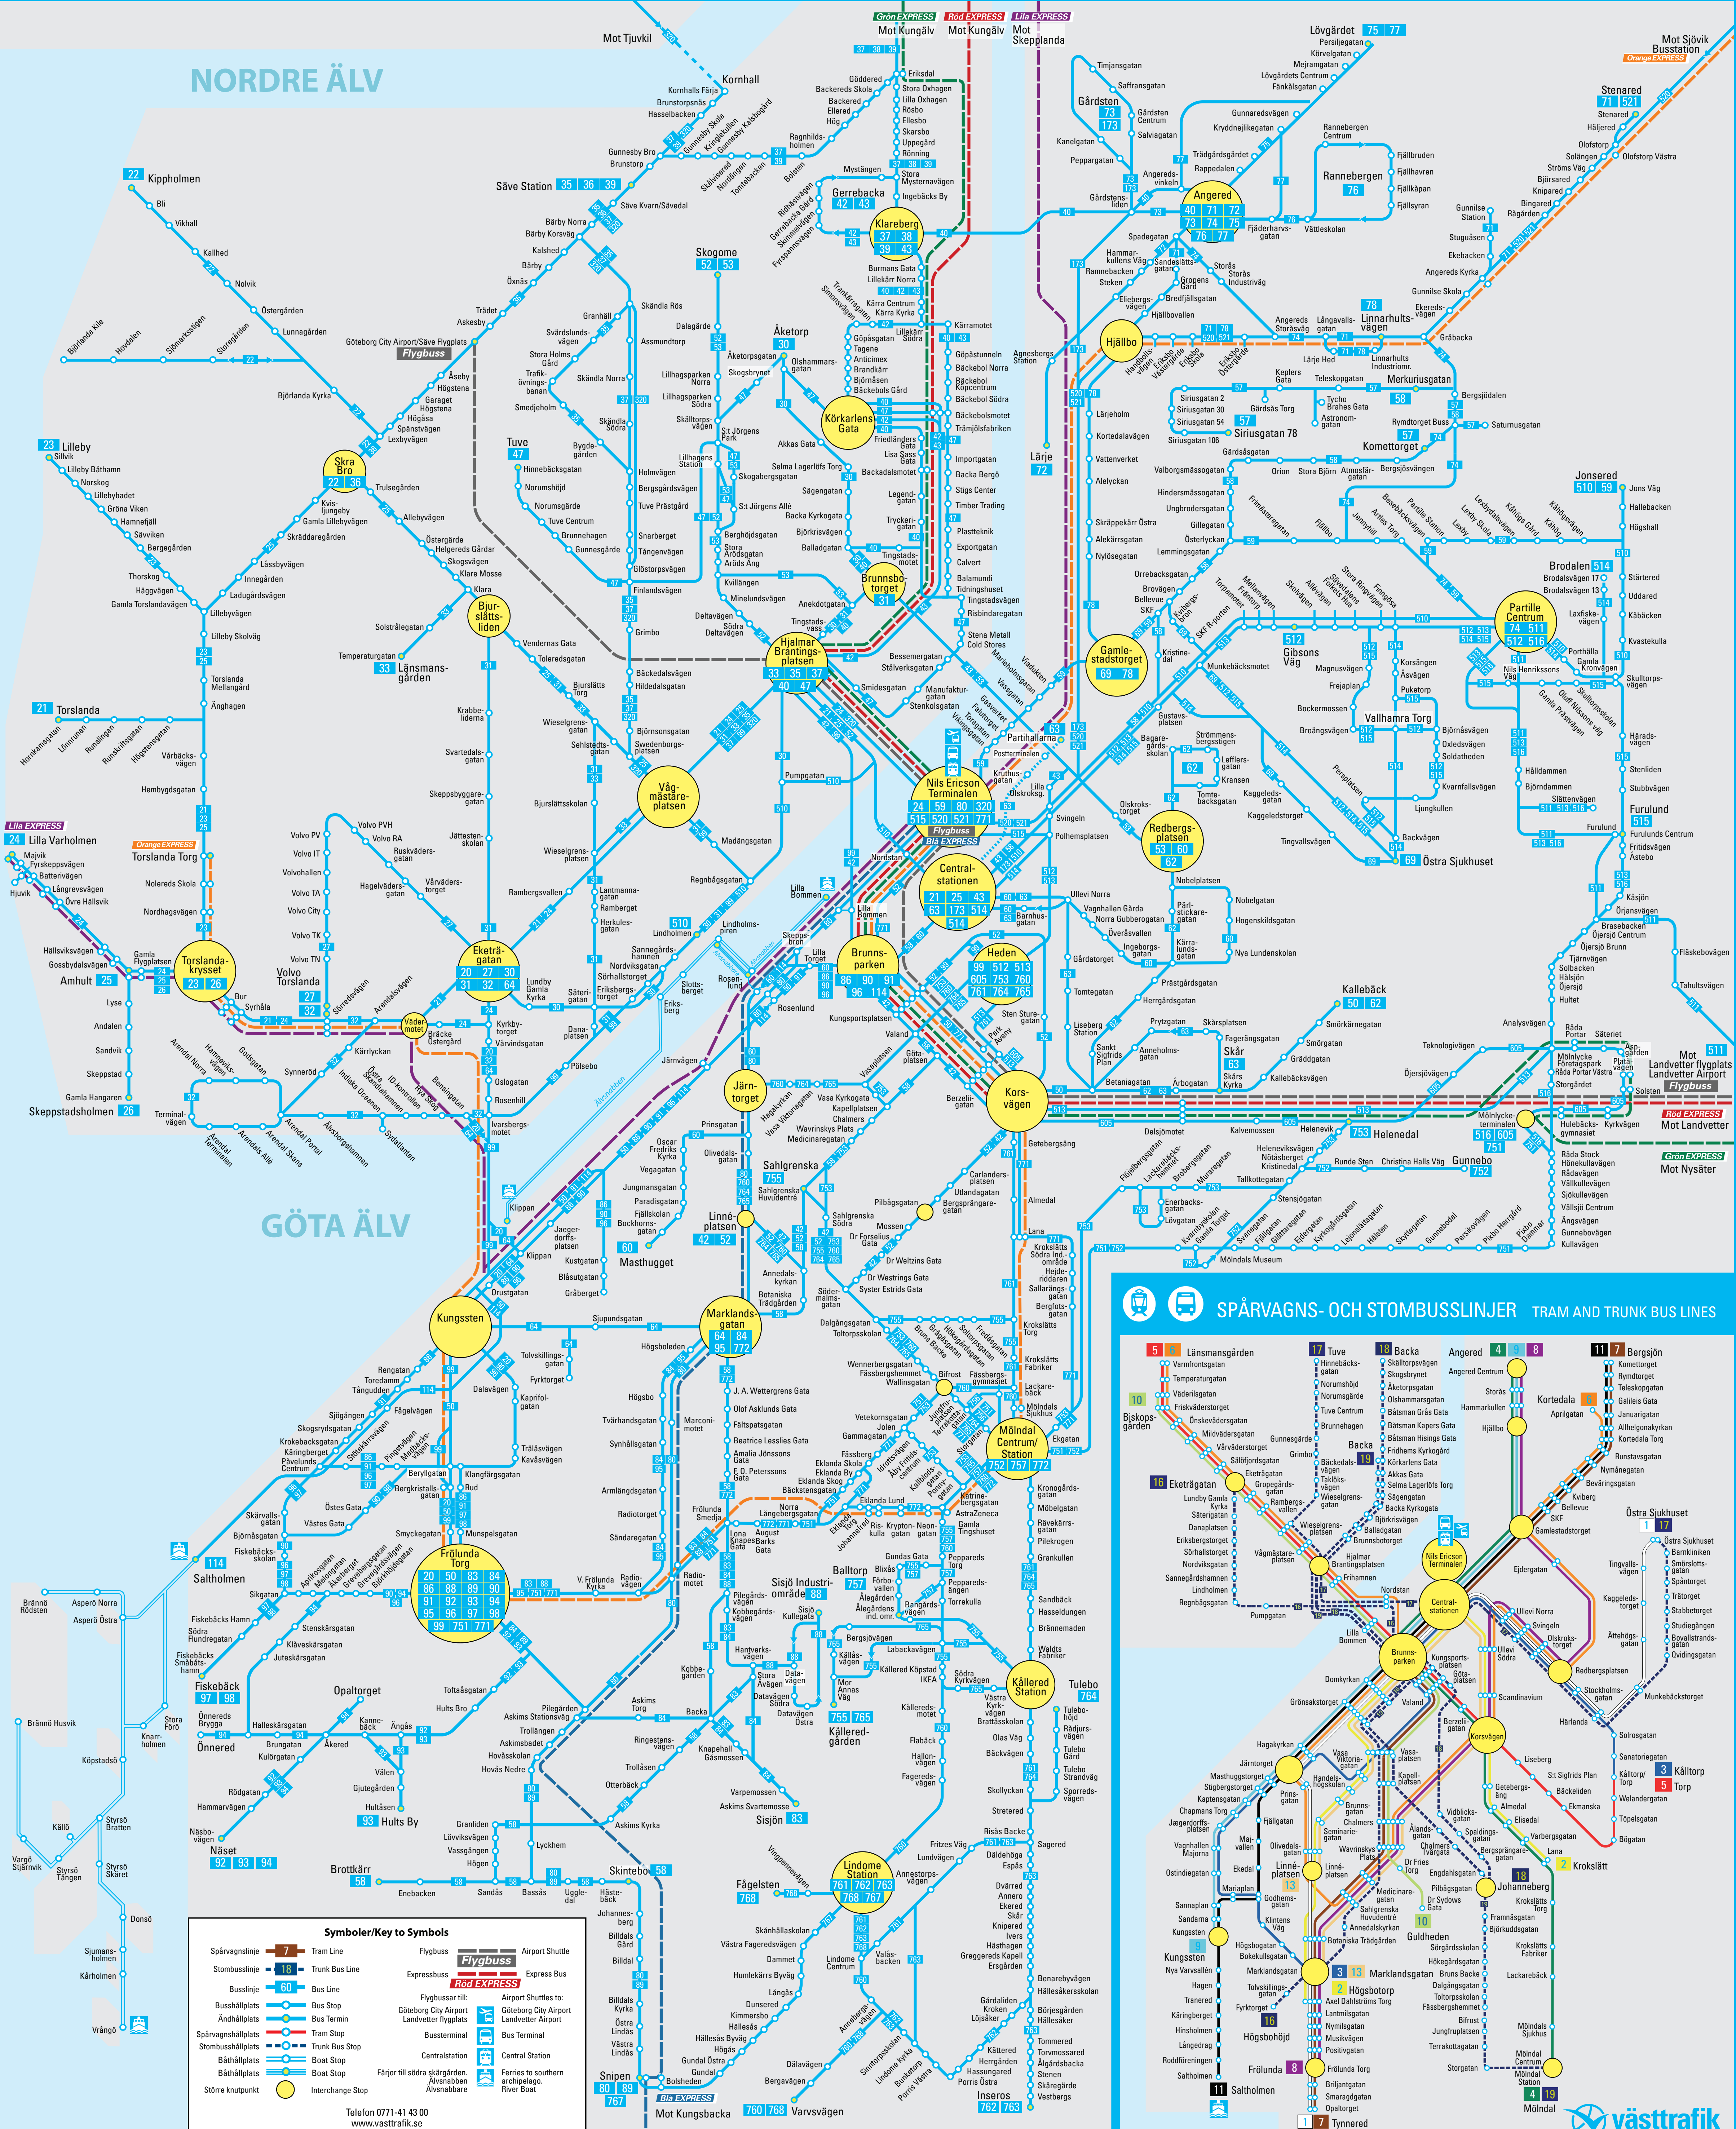

# LINJENÄTET/ROUTE MAP

# SPÅRVAGN OCH STOMMBUSS PÅ LILLA KARTAN

Gäller från 12/12 2010

## NORDRE ÄLV

### SPÅRVAGNS- OCH STOMMBUSLINJER TRAM AND TRUNK BUS LINES

**Symboler/Key to Symbols**

	Tram Line		Airport Shuttle
	Trunk Bus Line		Express Bus
	Bus Line		Airport Shuttles to: Göteborg City Airport Landvetter Airport
	Bus Stop		Airport Shuttles to: Göteborg City Airport Landvetter Airport
	Bus Terminus		Airport Shuttles to: Göteborg City Airport Landvetter Airport
	Tram Stop		Airport Shuttles to: Göteborg City Airport Landvetter Airport
	Trunk Bus Stop		Airport Shuttles to: Göteborg City Airport Landvetter Airport
	Central Station		Airport Shuttles to: Göteborg City Airport Landvetter Airport
	Boat Stop		Airport Shuttles to: Göteborg City Airport Landvetter Airport
	Boat Stop		Airport Shuttles to: Göteborg City Airport Landvetter Airport
	Interchange Stop		Airport Shuttles to: Göteborg City Airport Landvetter Airport